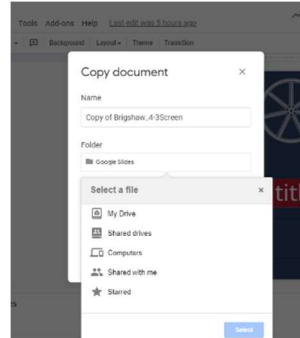

Using Brigshaw’s PowerPoint Template on Slides

1. To use Google Slides, make a copy of the template and save it into your own user space.

2. Then create your presentation using your new copy.